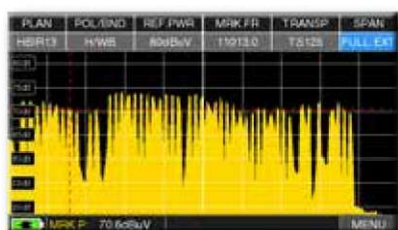

## ICON MENU

New Icon Navigation Menu

Wi-Fi Analyzer

New constellation diagram

Wide Band Measure & spectrum

New Meas. & Pict. Super fast

Transponder	Power	Modulation	Symbol Rate	Frequency	Channel
TP124	17.28kW	QPSK	29.5 MS/s	11.75 GHz	VL
TS125	12.96kW	QPSK	29.5 MS/s	11.75 GHz	HL
TP100	16.38kW	QPSK	29.5 MS/s	11.75 GHz	VH
TS101	16.38kW	QPSK	29.5 MS/s	11.75 GHz	HH