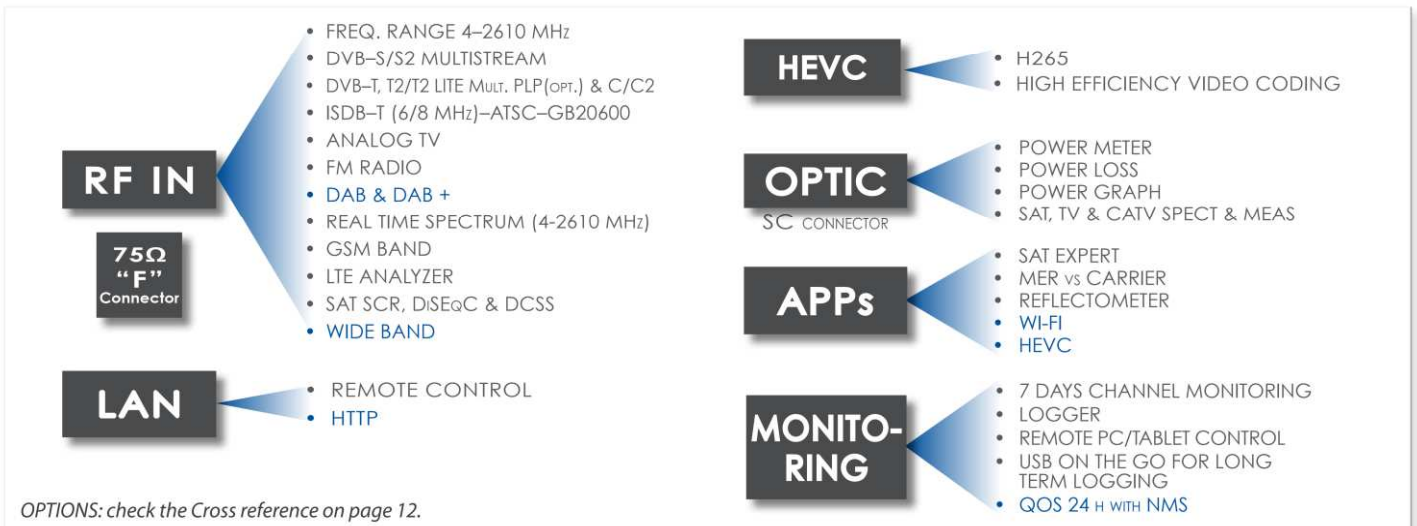

## SPECIAL FUNCTIONS

- **Exclusive patented ROVER AUTODISCOVERY system:** automatically detects and selects analog and digital COFDM/QAM TV signals in both measurement and spectrum mode.
- **NEW:** Exclusive Easy navigation menu.
- **HELP function:** automatically identifies all the signals with digital modulation SAT, TV and CATV.
- **Automatic Assistant:** Signal Quality analysis, Channel Scan memorization.
- **Barscan TV & CATV function from 10 to 100 channels on one screen.**
- **Buzzer & Noise Margin real time graph.**
- **Exclusive included APP: SAT Expert.**
- **MER versus CARRIER**
- **Reflectometric measurements APP**
- **LAN Interface:** for remote web browser internet Monitoring with opt. APP.

### GENERAL SPECIFICATIONS

- **9" TFT TOUCH display:** 16:9 high resolution.
- **DC voltage at RF input:** 5 - 12 - 18 - 24 V, DiSEqC, SCR, dCSS.
- **Battery:** Li-Po battery pack, 3 h duration & Battery Test function
- **Power supply & Battery charger:** 12 Vdc, 2A.
- **USB PC Interface:** For SW upgrade on-line and memory plan management.
- **USB PC Interface:** For storage memory stick.
- **Housing:** Metal box and bag elite. Padded bag optional.
- **Weight:** only 1,8 Kg. **Size:** H 27,0 x W 15,5 x D 4,0 cm (meter only).