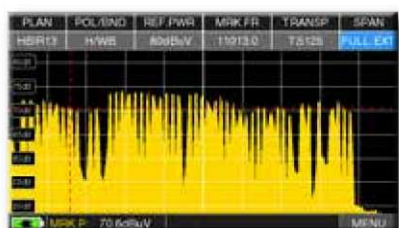

MAIN FUNCTIONS

SPECIAL FUNCTIONS

- **Exclusive patented ROVER AUTODISCOVERY system:** auto-matically detects and selects analog and digital COFDM/QAM TV signals in both measurement and spectrum mode.
- **Automatically identifies all the signals with digital modulation SAT, TV and CATV.**
- **Automatic Assistant:** Signal Quality analysis, Channel Scan memorization.
- **Barscan TV & CATV function from 10 to 100 channels on one screen.**
- **Buzzer & Noise Margin real time graph for digital signals microinterruptions.**
- **Reflectometric measurements APP (opt.).**
- **Optical Input (opt.).**
- **WI-FI analyzer (opt.).**
- **HEVC H265 decoder (opt.).**
- **SATELITE:** DiSEqC, SCR, dCSS & Motorized antenna commands, SAT FINDER & SAT EXPERT
- **Custom Channel Plans:** 25 (199 ch. per plan), Programmable TV, SAT (or combined TV/SAT) by PC or Local Keyboard.
- **Loggers:** TV, SAT & combined with stop & go function.
- **SAT Memory Plan:** More than 2.000 transponders prememorized for world wide Satellite.
- **Free SMART PC interface program and FW upgrades.**
- **OPTIONS*:** check the Cross reference on page 12.

Features and functions may change without notice.

MEASUREMENT EXAMPLES

New Icon Navigation Menu

Wi-Fi Analyzer

New constellation diagram

SAT Spectrum

New Meas. & Pict. Super fast

SAT FINDER