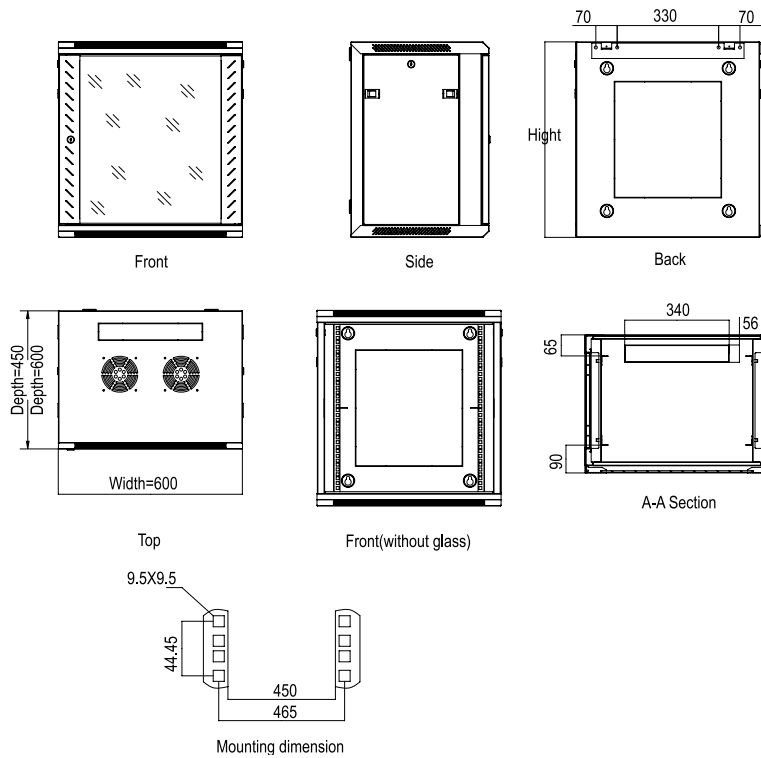

### PRODUCT OVERVIEW

Wall-mounted 600mm wide rack cabinet designed for the installation of both cabling and equipment. Suitable for multiple applications including local area networking (LAN) cabling and hardware, and the housing of surveillance and audio visual equipment.

### SPECIFICATIONS

<b>Type</b>	Wall mounted rack cabinet
<b>Modular spacing</b>	19"
<b>Rack capacity</b>	27U
<b>Color</b>	Black
<b>Material</b>	Steel and Glass
<b>Front door</b>	Tempered Glass
<b>Front door key lock</b>	Yes
<b>Removable front door</b>	Yes
<b>Removable side panels</b>	Yes
<b>Mounting profile</b>	Front and rear
<b>Rail thickness</b>	1.5 mm
<b>Ventilation</b>	Passive, space for 2 fans

<b>Industry standard compliance</b>	Comply with ANSI/EIA RS-310-D, DIN41491; PART1, IEC297-2, DIN41494; PART7, GB/T3047.2-92 standard. Compatible with metric, ETSI and 19' international standard
<b>Width</b>	600 mm
<b>Height</b>	1300 mm
<b>Depth</b>	600 mm
<b>Maximum weight capacity</b>	60 kg
<b>Package</b>	Flatpack

- 1.Frame
- 2.Side door
- 3.Mounting plate
- 4.Mounting rail
- 5.Front door
- 6.Lock