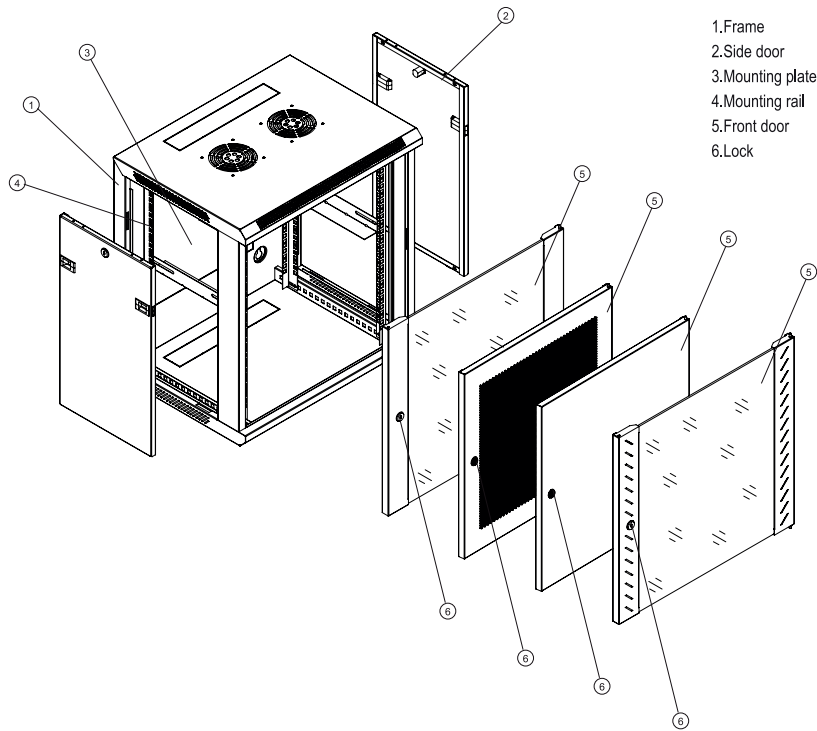

### PRODUCT OVERVIEW

Wall-mounted 600mm wide rack cabinet designed for the installation of both cabling and equipment. Suitable for multiple applications including local area networking (LAN) cabling and hardware, and the housing of surveillance and audio visual equipment.

### SPECIFICATIONS

<b>Type</b>	Wall mounted rack cabinet
<b>Modular spacing</b>	19"
<b>Rack capacity</b>	27U
<b>Color</b>	Black
<b>Material</b>	Steel and Glass
<b>Front door</b>	Tempered Glass
<b>Front door key lock</b>	Yes
<b>Removable front door</b>	Yes
<b>Removable side panels</b>	Yes
<b>Mounting profile</b>	Front and rear
<b>Rail thickness</b>	1.5 mm
<b>Ventilation</b>	Passive, space for 2 fans

<b>Industry standard compliance</b>	Comply with ANSI/EIA RS-310-D, DIN41491; PART1, IEC297-2, DIN41494; PART7, GB/T3047.2-92 standard. Compatible with metric, ETSI and 19' international standard
<b>Width</b>	600 mm
<b>Height</b>	1300 mm
<b>Depth</b>	600 mm
<b>Maximum weight capacity</b>	60 kg
<b>Package</b>	Flatpack