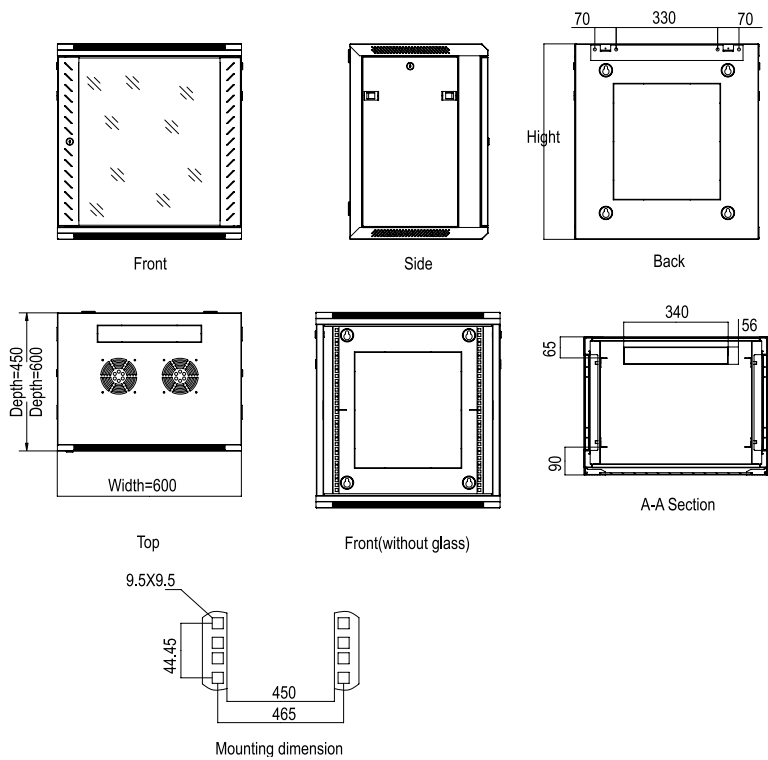

### PRODUCT OVERVIEW

Wall-mounted 600mm wide rack cabinet designed for the installation of both cabling and equipment. Suitable for multiple applications including local area networking (LAN) cabling and hardware, and the housing of surveillance and audio visual equipment.

### SPECIFICATIONS

<b>Type</b>	Wall mounted rack cabinet
<b>Modular spacing</b>	19"
<b>Rack capacity</b>	27U
<b>Color</b>	Black
<b>Material</b>	Steel
<b>Front door</b>	Plate
<b>Front door key lock</b>	Yes
<b>Removable front door</b>	Yes
<b>Removable side panels</b>	Yes
<b>Mounting profile</b>	Front and rear
<b>Rail thickness</b>	1.5 mm
<b>Ventilation</b>	Passive, space for 2 fans

<b>Industry standard compliance</b>	Comply with ANSI/EIA RS-310-D, DIN41491; PART1, IEC297-2, DIN41494; PART7, GB/T3047.2-92 standard. Compatible with metric, ETSI and 19' international standard
<b>Width</b>	600 mm
<b>Height</b>	1300 mm
<b>Depth</b>	600 mm
<b>Maximum weight capacity</b>	60 kg
<b>Package</b>	Flatpack

## 19" Wall Mounting Cabinet 27U x D600 mm