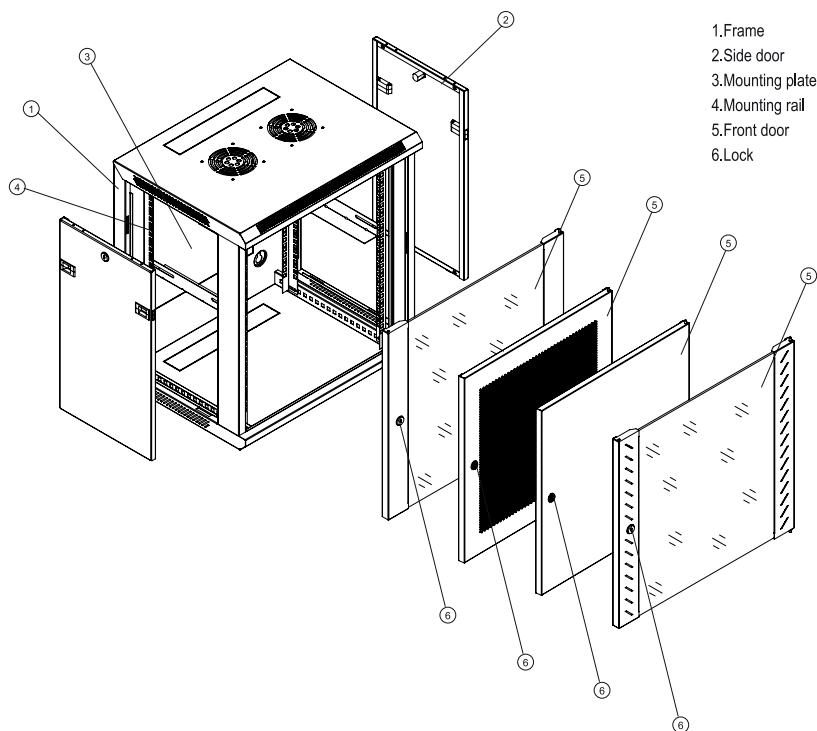

### PRODUCT OVERVIEW

Wall-mounted 600mm wide rack cabinet designed for the installation of both cabling and equipment. Suitable for multiple applications including local area networking (LAN) cabling and hardware, and the housing of surveillance and audio visual equipment.

### SPECIFICATIONS

<b>Type</b>	Wall mounted rack cabinet
<b>Modular spacing</b>	19"
<b>Rack capacity</b>	27U
<b>Color</b>	Black
<b>Material</b>	Steel
<b>Front door</b>	Plate
<b>Front door key lock</b>	Yes
<b>Removable front door</b>	Yes
<b>Removable side panels</b>	Yes
<b>Mounting profile</b>	Front and rear
<b>Rail thickness</b>	1.5 mm
<b>Ventilation</b>	Passive, space for 2 fans

<b>Industry standard compliance</b>	Comply with ANSI/EIA RS-310-D, DIN41491; PART1, IEC297-2, DIN41494; PART7, GB/T3047.2-92 standard. Compatible with metric, ETSI and 19' international standard
<b>Width</b>	600 mm
<b>Height</b>	1300 mm
<b>Depth</b>	600 mm
<b>Maximum weight capacity</b>	60 kg
<b>Package</b>	Flatpack