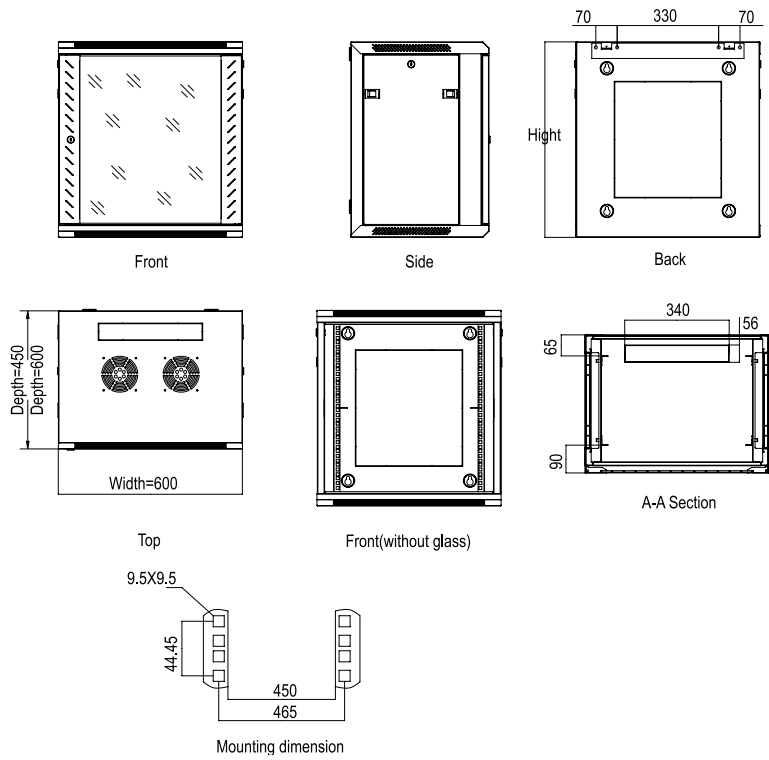

19" Wall Mounting Cabinet

20U x D600 mm

Item no.: LVR242050

PRODUCT OVERVIEW

Wall-mounted 600mm wide rack cabinet designed for the installation of both cabling and equipment. Suitable for multiple applications including local area networking (LAN) cabling and hardware, and the housing of surveillance and audio visual equipment.

SPECIFICATIONS

Type	Wall mounted rack cabinet
Modular spacing	19"
Rack capacity	20U
Color	Black
Material	Steel
Front door	Plate
Front door key lock	Yes
Removable front door	Yes
Removable side panels	Yes
Mounting profile	Front and rear
Rail thickness	1.5 mm
Ventilation	Passive, space for 2 fans

Industry standard compliance	Comply with ANSI/EIA RS-310-D, DIN41491; PART1, IEC297-2, DIN41494; PART7, GB/T3047.2-92 standard. Compatible with metric, ETSI and 19' international standard
Width	600 mm
Height	1010 mm
Depth	600 mm
Maximum weight capacity	60 kg
Package	Flatpack

19" Wall Mounting Cabinet 20U x D600 mm