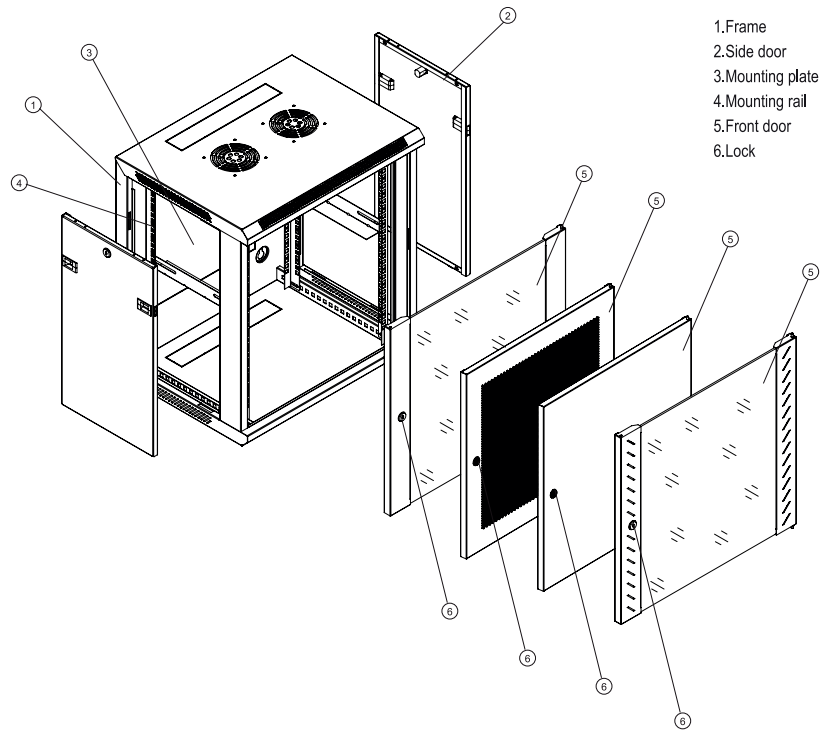

19" Wall Mounting Cabinet

20U x D600 mm

Item no.: LVR242050

PRODUCT OVERVIEW

Wall-mounted 600mm wide rack cabinet designed for the installation of both cabling and equipment. Suitable for multiple applications including local area networking (LAN) cabling and hardware, and the housing of surveillance and audio visual equipment.

SPECIFICATIONS

Type	Wall mounted rack cabinet
Modular spacing	19"
Rack capacity	20U
Color	Black
Material	Steel
Front door	Plate
Front door key lock	Yes
Removable front door	Yes
Removable side panels	Yes
Mounting profile	Front and rear
Rail thickness	1.5 mm
Ventilation	Passive, space for 2 fans

Industry standard compliance	Comply with ANSI/EIA RS-310-D, DIN41491; PART1, IEC297-2, DIN41494; PART7, GB/T3047.2-92 standard. Compatible with metric, ETSI and 19' international standard
Width	600 mm
Height	1010 mm
Depth	600 mm
Maximum weight capacity	60 kg
Package	Flatpack

19" Wall Mounting Cabinet 20U x D600 mm