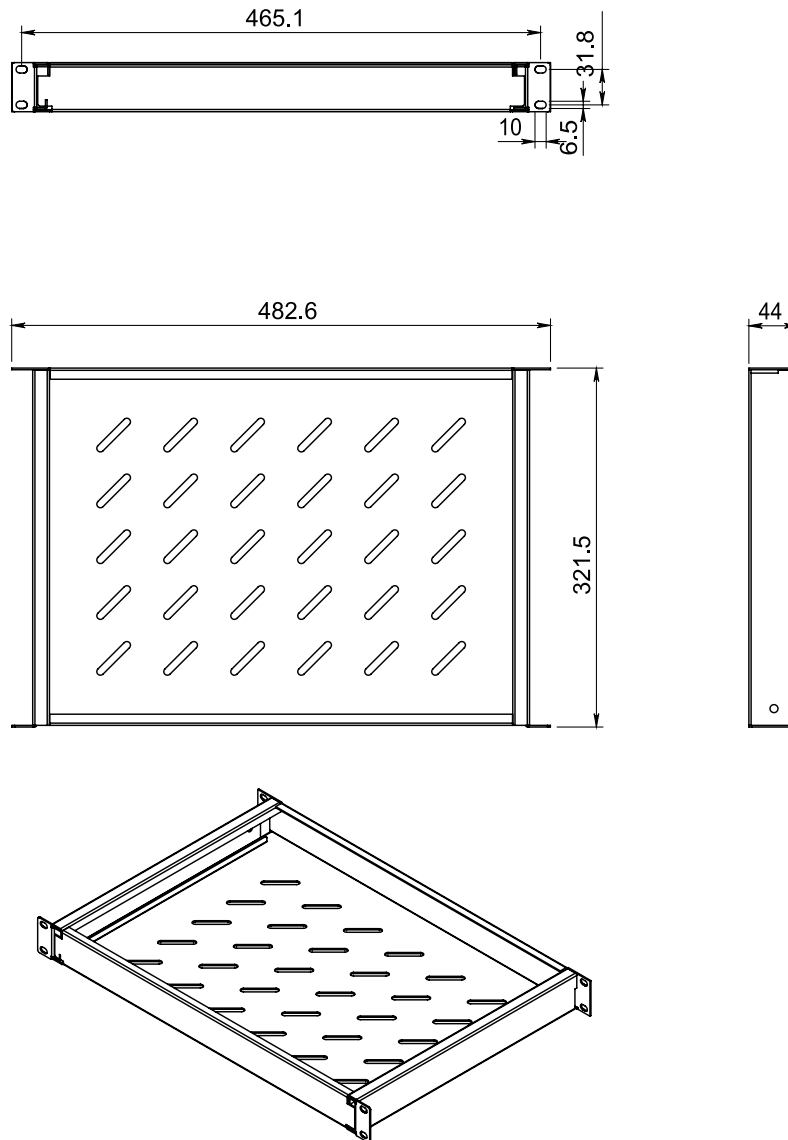

1U shelf for fix mounting with adjustable rail

Item no.: LVN241011

PRODUCT OVERVIEW

The fix mounting shelf can be mounted on 19" server or network cabinet. With help of adjustable rail, it can be adaptable with cabinet in different depth. Load capacity is up to 50kg.

SPECIFICATIONS

Color: Black
Height unit : 1U
Sturdy steel sheet with perforation
Shelf depth: 320mm
Adjustable rail length: 300mm
Adjustable for 600 - 800 mm depth cabinet
Mounting on 19" server or network cabinet
Load capacity: 50 kg
Adaptable with cabinet in different depth

1U shelf for fix mounting with adjustable rail