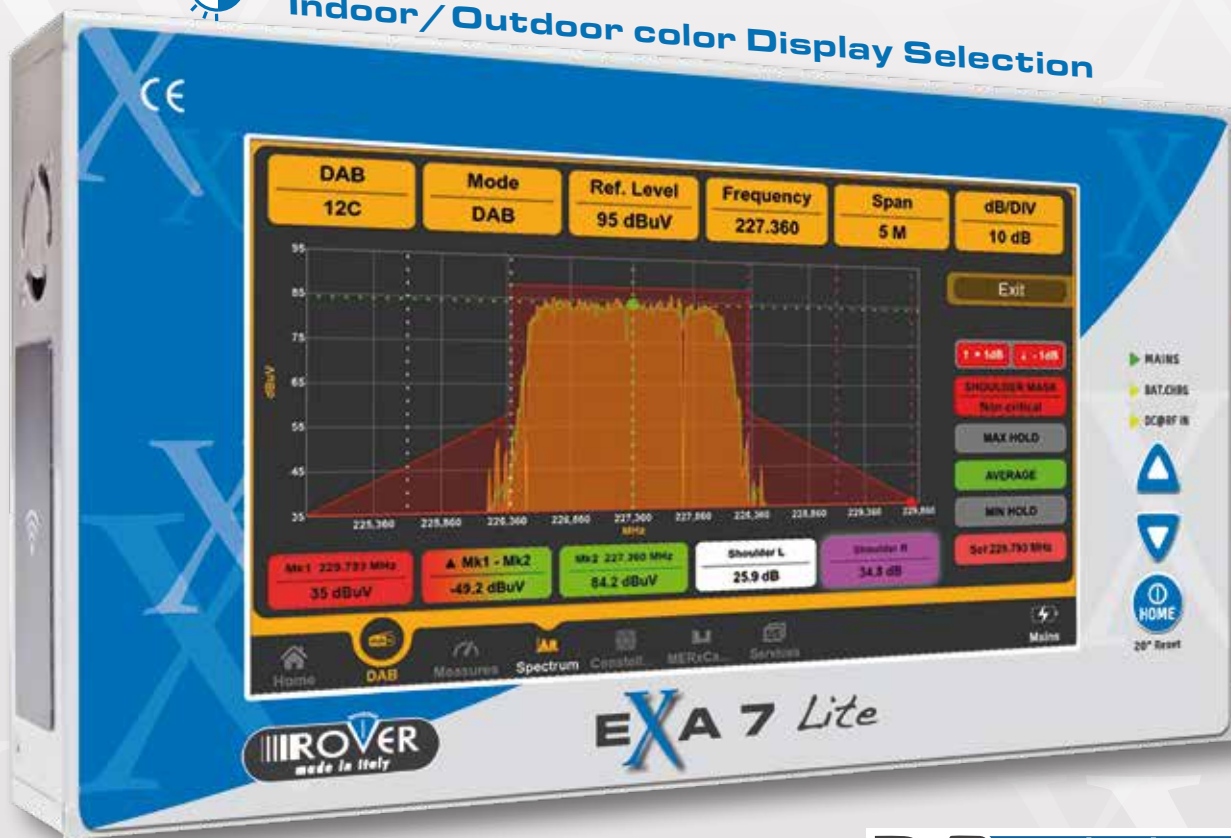

NEW

mod. EXA 7 *Lite*

Professional RADIO, SAT, TV & CATV Analyzer
30 - 2700 MHz

Indoor/Outdoor color Display Selection

DVB T2/C/S2

- PC BASED
- HEVC
- TV & SAT
- LAN TESTER
- IP CAM TESTER
- REMOTE CONTROL

- **7" TFT TOUCH display**: 16:9 high resolution and high brightness. Capacitive industrial Display.
- **DC voltage at RF input**: 5 - 12 - 18 - 24 V, DC DiSeqC, SCR & dCSS commands.
- **PC Interface**: USB-B.
- **Front-Panel**: Alpha numeric keypad + Multifunction Encoder.
- **Power Save**: TFT backlight timer, brightness adj.
- **PC Management**: WEB Browser (no special SW required).
- **Power Supply**: Supplied certified external PSU 220 VAC - 12 Vdc 3A.
- **Battery**: Integrated lithium polymers from 2 to 4 hours of duration (depending on the function) and BATTERY TEST function.
- **Battery door**: removable battery door for quick and easy replacement without the need for assistance
- **Weight**: only 1,8 Kg.
- **Size**: H 27,0 x W 15,5 x D 4,0 cm (meter only).
- **Aluminium and Steel Housing**.
- **Bag with padding and belt for carry and usage**.