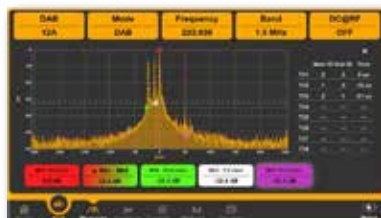

DVB-T2 HEVC Measurements and Pictures

DVB-T2 MER vs CARRIER

DVB-T2 Constellation

DAB/DAB+ Service Informations (opt.)

DAB/DAB+ Echoes analysis (opt.)

LAN tester