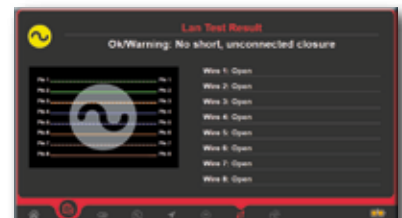

DVB-T2 HEVC Measurements and Pictures

DVB-T2 MER vs CARRIER

DVB-T2 Constellation

DAB/DAB+ Service Informations (opt.)

DAB/DAB+ Echoes analysis (opt.)

LAN tester