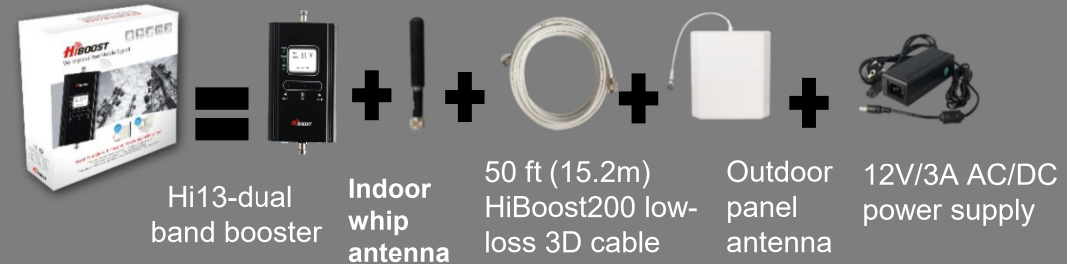

Home & Office Boosters

~300-500sq.m. **Hi13-single/dual band**

Hi13-single band: **Hi13-LTE800 Kit**, **Hi13-EGSM Kit**, **Hi13-DCS Kit**, **Hi13-3G Kit**

Hi13-dual band: **Hi13-ED Kit**, **Hi13-EW Kit**

**Hi13-single/dual
band booster**

Key features

- ✓ Single band supports 800/900/1800/2100 band, dual band supports 900+2100 and 900+1800 band
- ✓ Boosts voice and 3G/4G data for ALL carriers
- ✓ Real-time LCD display
- ✓ Automatic and Manual Gain Control (AGC and MGC)
- ✓ Auto shut-off function
- ✓ Automatic resolving of self-isolation problem
- ✓ Durable metal housing provides long-term reliability

The Hi13-single band standard one-in-all package:

The Hi13-dual band standard one-in-all package:

MULTIPLE KIT OPTIONS

Customers are free to choose between Panel or Omni Kit to cover larger area:

Panel Kit