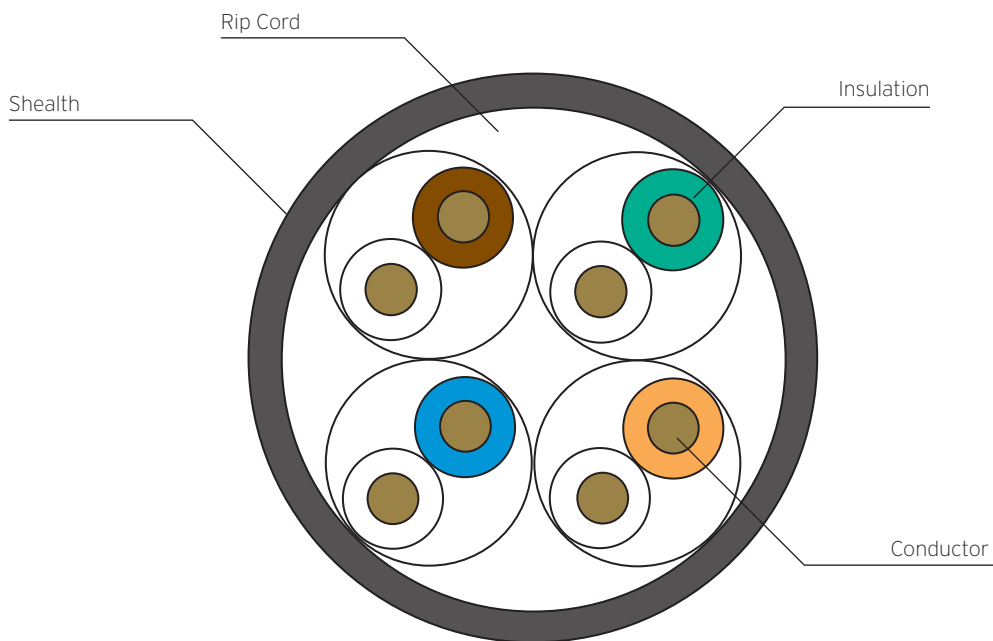

TECHNICAL PERFORMANCE (100M) (20°C)

	RL	ATT	NEXT	DELAY	PSNEXT	ELFEXT	PSELFEXT
(MHz)	≥dB	≤dB	≥dB	≤ns	≥dB	≥dB	≥dB
1	20.0	-	74.3	570	72.3	67.8	64.8
4	23.0	3.8	65.3	552	63.3	55.8	52.8
8	24.5	5.3	60.8	547	58.8	49.7	46.7
10	25.0	5.9	59.3	545	57.3	47.8	44.8
16	25.0	7.5	56.2	543	54.2	43.7	40.7
20	25.0	8.4	54.8	542	52.8	41.8	38.8
25	24.3	9.4	53.3	541	51.3	39.8	36.8
31.25	23.6	10.5	51.9	540	49.9	37.9	34.9
62.5	21.5	15.0	47.4	539	45.4	31.9	28.9
100	20.1	19.1	44.3	538	42.3	27.8	25.8
200	18.0	27.6	39.8	537	37.8	21.8	18.8
250	17.3	31.1	38.3	536	36.3	19.8	16.8
300	16.8	34.3	37.1	536	35.1	18.3	15.3
400	-	-	-	-	33.3	15.8	12.8
500	15.2	45.3	33.8	536	31.8	13.8	10.8

U-FTP cable 4x2xAWG23 Cat 6a PE black outdoor use