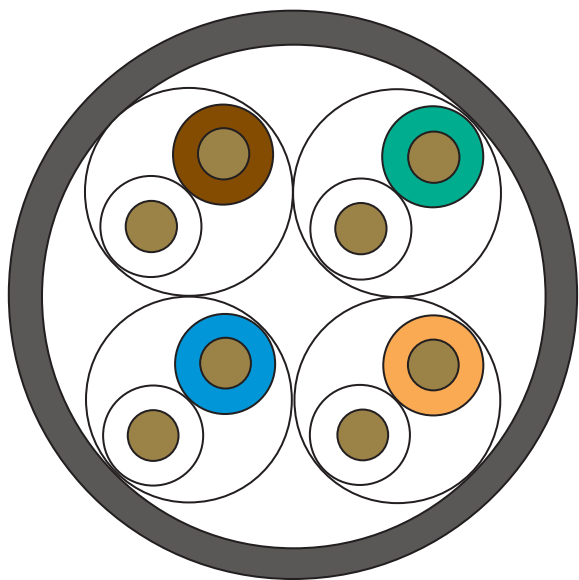

U-FTP cable 4x2xAWG23

Cat 6a PE black outdoor use

Item no.: LVN122445

PRODUCT OVERVIEW

Used in structured cabling systems outdoor. Typically used as intermediate cabling between buildings as well as outdoor surveillance. This type of cable has no overall shielding but the individual twisted pairs are wrapped in a foil screen, offering some protection from EMI and crosstalk from adjacent pairs and other cables.

SPECIFICATIONS

Category	6a U-FTP
Transmission speed	10Gbps
Frequency	500 Mhz
Impedance	100 +/- 15 Ohm
NVP value	74%
EMC Class:	D
Number of pairs	4
Conductor	AWG23 solid copper
Conductor insulation	PE
Jacket material	PE

Cable color	Black
Shield	Individual Foil shield
Standards	EIA/TIA 568B, ISO/IEC11801, EN 50173-2
Meter marked	Yes
Packing	500 m reel

SPECIFICATIONS

Category	U/FTP- CAT6A-4P		
Test Standard	ISO/1 EC 11801, TIA-568-C.2, YD/T1019		
Reference Standard	ISO/IEC11801 TIA-568-C.2		
Conductor	Material	SOLID-BARE Copper	
	Nom. O.D. (mm)	0.56	Up +0.005
			Down -0.005
Insulation	Material	HDPE	
	Diameter	0.88±0.03mm	
Screening Material	Aluminum Foil	Drain wire	TC 0.45mm
Color	A. White/Blue	B. White/Orange	
	C. White/Green	D. White/Brown	
Rip-cord	Yes		
Sheath	Thickness	0.60±0.05 mm	
	External O.D	7.3±0.5mm	
	Surface	Clean	
	Material	LDPE(complies RoHS)	
	Color	Black	
Surface Printing	Letter height	3.0±0.3mm	
	Color	White	
	Print error & space	≤±0.5% 1m	
Packing	Drum		
Packaging length	500 m		
Rip cord	Yes		
Sheath Physical Properties	Before Aging	Tersile Strength (Mpa)	≥10
		Elongation(%)	≥350
	Aging Period (°C X hrs)	100°C X 24h X 10d	
	After Aging	Elongation(%)	≥300
Electrical Characteristics (20°C)	Impedance(Ω) 1.0-250.0MHz	100±15	
	Impedance(Ω) 250.0-500.0MHz	100±22	
	Delay Skew (ns/100m)	≤45	
	unbalanced-to-ground capacitance (pf/1 00m)	max 330	
	DC Resistance (Ω/100m)	max 9.38	
	DC Conductor Resistance Unbalance (%)	max 5.0	
	Cold Bend Cold bend (-20±2°C x4h) 8xCable O.D.	No visible cracks	