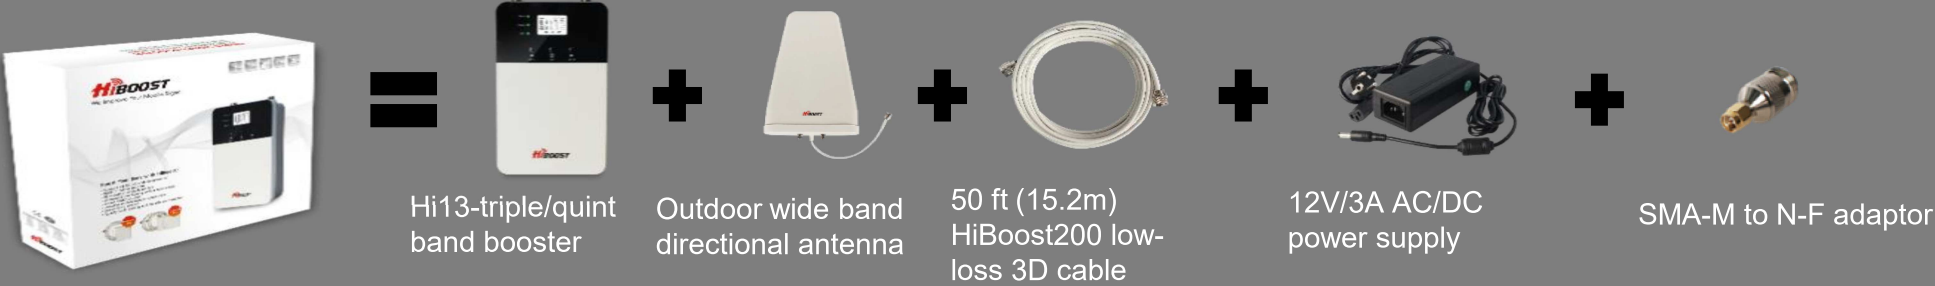

Home & Office Boosters

~500-1000sq.m. Hi13-triple/quint band

Hi13-triple band: **Hi13-3S-IOT Kit**, **Hi13-3SL-IOT Kit**

Hi13-quint band: **Hi13-5S-IOT Kit**

Hi13-triple/quint band booster

Key features

- ✓ Triple band supports 800+900+2100 or 900+2100+1800 band, quint band supports 900+1800+2100+800+2600 band
- ✓ Boosts voice and 3G/4G data for ALL carriers
- ✓ LCD screen allows anyone to understand signal readings like a professional
- ✓ AGC technology makes boosted signals stronger and more stable while preventing interference
- ✓ Supports Bluetooth & Wi-Fi wireless remote control
- ✓ Has a built-in indoor antenna and supports extra indoor antenna connection

The Hi13-triple/quint band standard one-in-all package:

MULTIPLE KIT OPTIONS

Customers are free to choose between Panel or Omni Kit to cover larger area:

Panel Kit

- ✓ Indoor panel antenna
- ✓ Hiboost200 3D cable (50ft/15.2m)

Omni Kit

- ✓ Indoor omni ceiling antenna
- ✓ Hiboost200 3D cable (50ft/15.2m)

Hi13 - triple/quint band can take **2 additional indoor antennas.**

a) One in-built antenna by default ~ 500 sq.m: Standard Kit