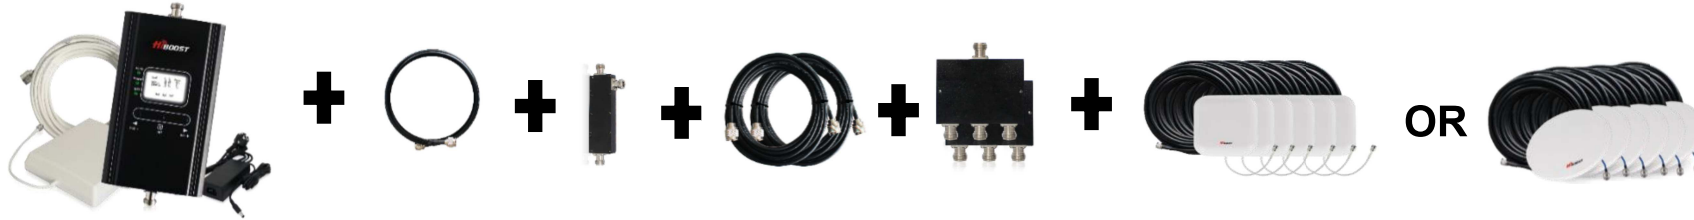

Commercial Professional Boosters

~2000-5500sq.m. Hi23-dual band

Hi23-dual band: **Hi23-EW** Kit

Hi23-dual band booster

Key features

- ✓ Supports band: 900+2100 band
- ✓ Boosts voice and 3G signals for ALL carriers
- ✓ Real-time LCD display
- ✓ Automatic and Manual Gain Control (AGC and MGC)
- ✓ Auto shut-off function
- ✓ Automatic resolving of self-isolation problem
- ✓ Durable metal housing provides long-term reliability

a) Connect 1 antenna ~ 2000sq.m: Standard Kit + 1x Panel PRO Kit or Omni PRO Kit

b) Connect 2 antennas ~ 2500sq.m: Standard Kit + 1x 1m 3D cable + 1x 2-way splitter + 2x Panel PRO Kits or Omni PRO Kits

MULTIPLE KIT OPTIONS

c) Connect 3 antennas ~ 3000 sq.m: Standard Kit + 1x 1m 3D cable + 1x 3-way splitter + 3x Panel PRO Kits or Omni PRO Kits

d) Connect 4 antennas ~ 3500sq.m: Standard Kit + 1x 1m 3D cable + 1x 4-way splitter + 4x Panel PRO Kits or Omni PRO kits

e) Connect 5 antennas ~ 4000sq.m: Standard Kit +1x 1m 3D cable +1x coupler+ 2x 10.6m 5D cables + 1x 2-way splitter + 1x 3-way splitter + 5x Panel PRO Kits or Omni PRO Kits

MULTIPLE KIT OPTIONS

f) Connect 6 antennas ~ 4500sq.m: Standard Kit + 1x 1m 3D cable +1x coupler + 2x 10.6m 5D cables + 2x 3-way splitters + 6x Panel PRO Kits or Omni PRO kits