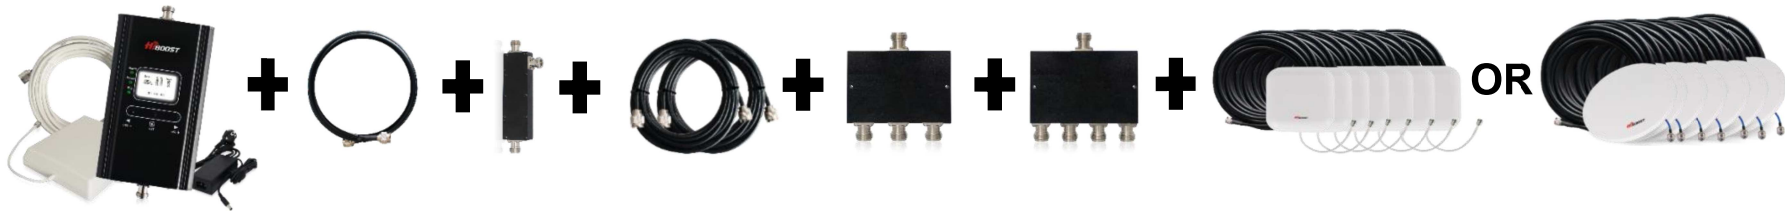

e) Connect 7 antennas ~ 5000sq.m: Standard Kit +1x 1m 3D cable +1x coupler+2x 10.6m 5D cables + 1x 3-way splitter + 1x 3-way splitter + 7x Panel PRO Kits or Omni PRO Kits