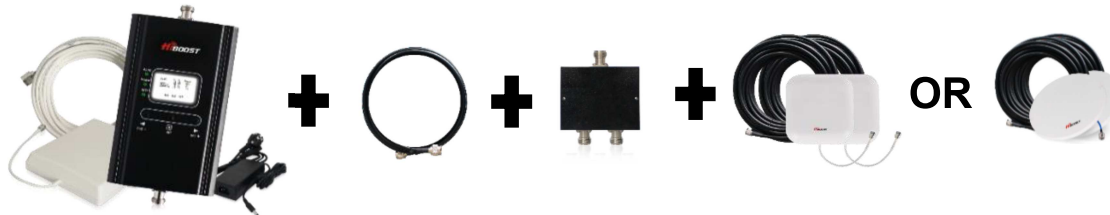

Commercial Professional Boosters

~2000-5500sq.m. Hi23-dual band

Hi23-dual band: **Hi23-EW** Kit

Hi23-dual band booster

Key features

- ✓ Supports band: 900+2100 band
- ✓ Boosts voice and 3G signals for ALL carriers
- ✓ Real-time LCD display
- ✓ Automatic and Manual Gain Control (AGC and MGC)
- ✓ Auto shut-off function
- ✓ Automatic resolving of self-isolation problem
- ✓ Durable metal housing provides long-term reliability

The Hi23-dual band standard one-in-all package:

Hi23-dual band booster

12V/3A AC/DC
Power Supply

Outdoor panel antenna

50 ft (15.2m) HiBoost200
low-loss 3D cable

MULTIPLE KIT OPTIONS

Customers are free to choose between Panel PRO or Omni PRO Kit to cover larger area

Panel PRO kit

- ✓ Indoor panel antenna
- ✓ 5D cable (35ft/10.6m)

Omni PRO kit

- ✓ Indoor omni antenna
- ✓ 5D cable (35ft/10.6m)

Multiple kit combination: Hi23 - series can take **up to 8 indoor antennas.**

a) Connect 1 antenna ~ 2000sq.m: Standard Kit + 1x Panel PRO Kit or Omni PRO Kit

b) Connect 2 antennas ~ 2500sq.m: Standard Kit + 1x 1m 3D cable + 1x 2-way splitter + 2x Panel PRO Kits or Omni PRO Kits