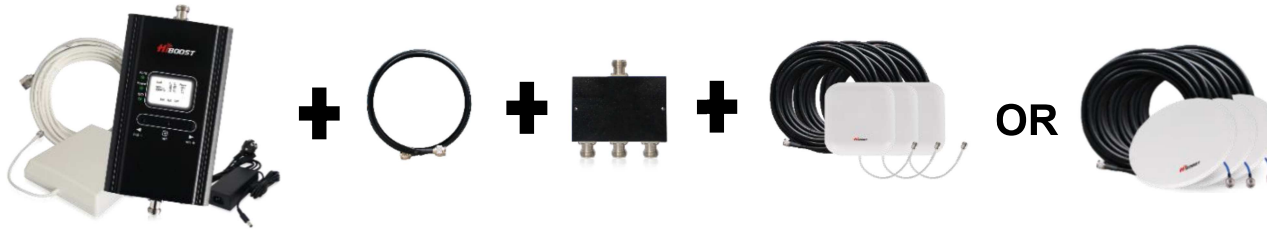

Commercial Professional Boosters

~2000-5500sq.m. Hi23-dual band

Hi23-dual band: **Hi23-EW** Kit

Hi23-dual band booster

Key features

- ✓ Supports band: 900+2100 band
- ✓ Boosts voice and 3G signals for ALL carriers
- ✓ Real-time LCD display
- ✓ Automatic and Manual Gain Control (AGC and MGC)
- ✓ Auto shut-off function
- ✓ Automatic resolving of self-isolation problem
- ✓ Durable metal housing provides long-term reliability

a) Connect 1 antenna ~ 2000sq.m: Standard Kit + 1x Panel PRO Kit or Omni PRO Kit

b) Connect 2 antennas ~ 2500sq.m: Standard Kit + 1x 1m 3D cable + 1x 2-way splitter + 2x Panel PRO Kits or Omni PRO Kits

MULTIPLE KIT OPTIONS

c) Connect 3 antennas ~ 3000 sq.m: Standard Kit + 1x 1m 3D cable + 1x 3-way splitter + 3x Panel PRO Kits or Omni PRO Kits

d) Connect 4 antennas ~ 3500sq.m: Standard Kit + 1x 1m 3D cable + 1x 4-way splitter + 4x Panel PRO Kits or Omni PRO kits