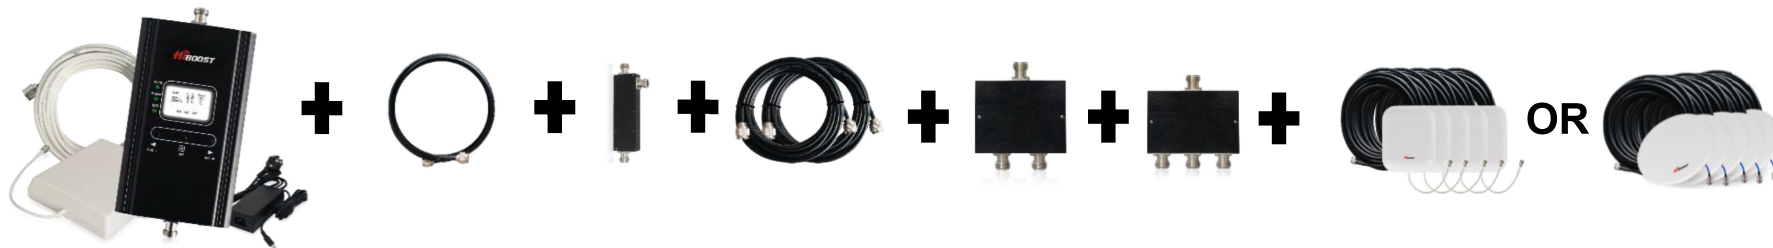

Commercial Professional Boosters

~2000-5500sq.m. Hi23-dual band

Hi23-dual band: **Hi23-EW** Kit

Hi23-dual band booster

Key features

- ✓ Supports band: 900+2100 band
- ✓ Boosts voice and 3G signals for ALL carriers
- ✓ Real-time LCD display
- ✓ Automatic and Manual Gain Control (AGC and MGC)
- ✓ Auto shut-off function
- ✓ Automatic resolving of self-isolation problem
- ✓ Durable metal housing provides long-term reliability

MULTIPLE KIT OPTIONS

c) Connect 3 antennas ~ 3000 sq.m: Standard Kit + 1x 1m 3D cable + 1x 3-way splitter + 3x Panel PRO Kits or Omni PRO Kits

d) Connect 4 antennas ~ 3500sq.m: Standard Kit + 1x 1m 3D cable + 1x 4-way splitter + 4x Panel PRO Kits or Omni PRO kits

e) Connect 5 antennas ~ 4000sq.m: Standard Kit +1x 1m 3D cable +1x coupler+ 2x 10.6m 5D cables + 1x 2-way splitter + 1x 3-way splitter + 5x Panel PRO Kits or Omni PRO Kits

MULTIPLE KIT OPTIONS

f) Connect 6 antennas ~ 4500sq.m: Standard Kit + 1x 1m 3D cable +1x coupler + 2x 10.6m 5D cables + 2x 3-way splitters + 6x Panel PRO Kits or Omni PRO kits