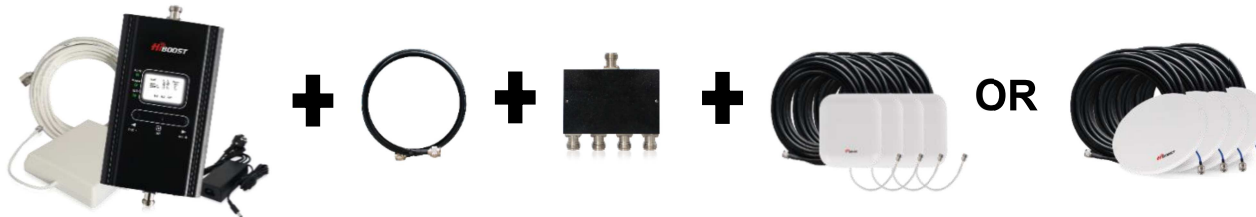

Commercial Professional Boosters

~2000-5500sq.m. Hi23-dual band

Hi23-dual band: **Hi23-EW** Kit

Hi23-dual band booster

Key features

- ✓ Supports band: 900+2100 band
- ✓ Boosts voice and 3G signals for ALL carriers
- ✓ Real-time LCD display
- ✓ Automatic and Manual Gain Control (AGC and MGC)
- ✓ Auto shut-off function
- ✓ Automatic resolving of self-isolation problem
- ✓ Durable metal housing provides long-term reliability

Panel PRO kit

- ✓ Indoor panel antenna
- ✓ 5D cable (35ft/10.6m)

Omni PRO kit

- ✓ Indoor omni antenna
- ✓ 5D cable (35ft/10.6m)

Multiple kit combination: Hi23 - series can take **up to 8 indoor antennas.**

a) Connect 1 antenna ~ 2000sq.m: Standard Kit + 1x Panel PRO Kit or Omni PRO Kit

b) Connect 2 antennas ~ 2500sq.m: Standard Kit + 1x 1m 3D cable + 1x 2-way splitter + 2x Panel PRO Kits or Omni PRO Kits

MULTIPLE KIT OPTIONS

c) Connect 3 antennas ~ 3000 sq.m: Standard Kit + 1x 1m 3D cable + 1x 3-way splitter + 3x Panel PRO Kits or Omni PRO Kits

d) Connect 4 antennas ~ 3500sq.m: Standard Kit + 1x 1m 3D cable + 1x 4-way splitter + 4x Panel PRO Kits or Omni PRO kits