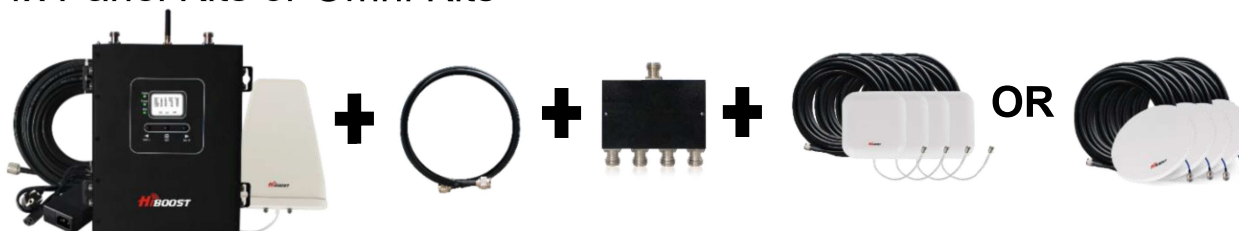

Commercial Professional Boosters

~2000-5500sqm **Hi23-triple/quint band**

Hi23-triple band: **Hi23-3S-IOT Kit**

Hi23-quint band: **Hi23-5S-IOT Kit**

**Hi23-triple/quint
band booster**

Key features

- ✓ Triple band supports 900+2100+1800 band,
Quint band supports 900+1800+2100+800+2600 band
- ✓ Over 5,000 sq.m. coverage in a typical large office or dense industrial environment
- ✓ Highly linear design supports over 200 simultaneous users in each band
- ✓ Local/Remote monitoring and control via integrated module
- ✓ Professional LCD displays gain and output power for easy installation and antenna positioning
- ✓ Smart ALC and ISO compensates for potential oscillations and changes in the carrier's signal transmissions

The Hi23-triple/quint band standard one-in-all package(two boxes):

Hi23-triple/quint
band booster

12V/7A AC/DC Power
Supply

Outdoor wide band
directional antenna

50 ft (15.2m)
HiBoost300 low-
loss 5D cable

Multiple kit combination: Hi23 - series can take **up to 8 indoor antennas.**

a) Connect 1 antenna ~ 2000sq.m: Standard Kit + 1x Panel PRO Kit or Omni PRO Kit

b) Connect 2 antennas ~ 2500sq.m: Standard Kit + 1x 1m 3D cable + 1x 2-way splitter + 2x Panel PRO Kits or Omni PRO Kits

MULTIPLE KIT OPTIONS

c) Connect 3 antennas ~ 3000sq.m: Standard Kit + 1x 1m 3D cable + 1x 3-way splitter+ 3x Panel Kits or Omni Kits

d) Connect 4 antennas ~ 3500sq.m: Standard Kit + 1x 1m 3D cable + 1x 4-way splitter+ 4x Panel Kits or Omni Kits