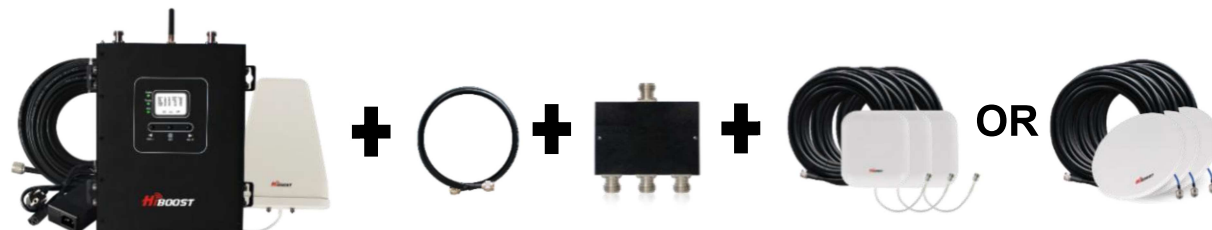

Commercial Professional Boosters

~2000-5500sqm **Hi23-triple/quint band**

Hi23-triple band: **Hi23-3S-IOT Kit**

Hi23-quint band: **Hi23-5S-IOT Kit**

**Hi23-triple/quint
band booster**

Key features

- ✓ Triple band supports 900+2100+1800 band,
Quint band supports 900+1800+2100+800+2600 band
- ✓ Over 5,000 sq.m. coverage in a typical large office or dense industrial environment
- ✓ Highly linear design supports over 200 simultaneous users in each band
- ✓ Local/Remote monitoring and control via integrated module
- ✓ Professional LCD displays gain and output power for easy installation and antenna positioning
- ✓ Smart ALC and ISO compensates for potential oscillations and changes in the carrier's signal transmissions

The Hi23-triple/quint band standard one-in-all package(two boxes):

Hi23-triple/quint
band booster

12V/7A AC/DC Power
Supply

Outdoor wide band
directional antenna

50 ft (15.2m)
HiBoost300 low-
loss 5D cable

Multiple kit combination: Hi23 - series can take **up to 8 indoor antennas.**

a) Connect 1 antenna ~ 2000sq.m: Standard Kit + 1x Panel PRO Kit or Omni PRO Kit

b) Connect 2 antennas ~ 2500sq.m: Standard Kit + 1x 1m 3D cable + 1x 2-way splitter + 2x Panel PRO Kits or Omni PRO Kits

MULTIPLE KIT OPTIONS

c) Connect 3 antennas ~ 3000sq.m: Standard Kit + 1x 1m 3D cable + 1x 3-way splitter+ 3x Panel Kits or Omni Kits

d) Connect 4 antennas ~ 3500sq.m: Standard Kit + 1x 1m 3D cable + 1x 4-way splitter+ 4x Panel Kits or Omni Kits