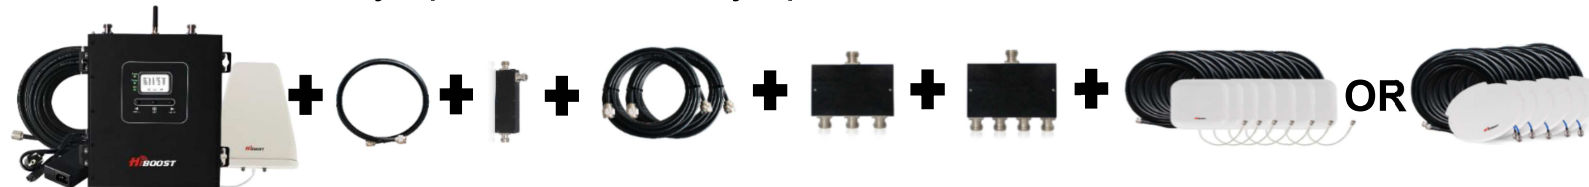

MULTIPLE KIT OPTIONS

c) Connect 3 antennas ~ 3000sq.m: Standard Kit + 1x 1m 3D cable + 1x 3-way splitter+ 3x Panel Kits or Omni Kits

d) Connect 4 antennas ~ 3500sq.m: Standard Kit + 1x 1m 3D cable + 1x 4-way splitter+ 4x Panel Kits or Omni Kits

e) Connect 5 antennas ~ 4000sq.m: Standard Kit + 1x 1m 3D cable + 1x coupler+ 2x 10.6m 5D cables + 1x 2-way splitter+ 1x 3-way splitter+ 5x Panel PRO Kits or Omni PRO kits

MULTIPLE KIT OPTIONS

f) Connect 6 antennas ~ 4500sq.m: Standard Kit +1x 1m 3D cable +1x coupler + 2x 10.6m 5D cables + 2x 3-way splitters + 6x Panel PRO Kits or Omni PRO Kits

e) Connect 7 antennas ~ 5000sq.m: Standard Kit +1x 1m 3D cable +1x coupler + 2x 10.6m 5D cables + 1x 3-way splitter + 1x 3-way splitter + 7x Panel PRO Kits or Omni PRO Kits

f) Connect 8 antennas ~ 5500sq.m: Standard Kit +1x 1m 3D cable +1x coupler + 2x 10.6m 5D cables + 2x 4-way splitters + 8x Panel PRO Kits or Omni PRO Kits