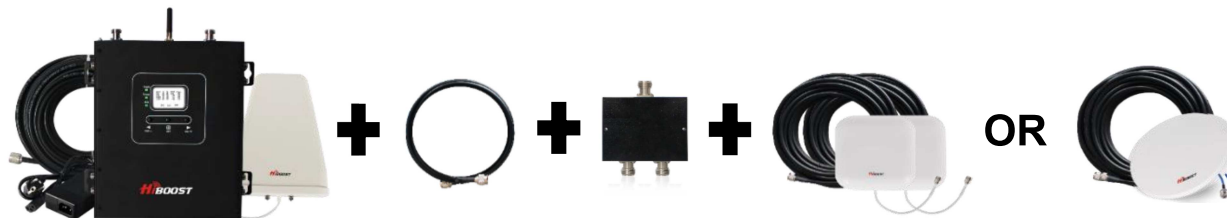

Commercial Professional Boosters

~2000-5500sqm **Hi23-triple/quint band**

Hi23-triple band: **Hi23-3S-IOT Kit**

Hi23-quint band: **Hi23-5S-IOT Kit**

**Hi23-triple/quint
band booster**

Key features

- ✓ Triple band supports 900+2100+1800 band,
Quint band supports 900+1800+2100+800+2600 band
- ✓ Over 5,000 sq.m. coverage in a typical large office or dense industrial environment
- ✓ Highly linear design supports over 200 simultaneous users in each band
- ✓ Local/Remote monitoring and control via integrated module
- ✓ Professional LCD displays gain and output power for easy installation and antenna positioning
- ✓ Smart ALC and ISO compensates for potential oscillations and changes in the carrier's signal transmissions

The Hi23-triple/quint band standard one-in-all package(two boxes):

Hi23-triple/quint
band booster

12V/7A AC/DC Power
Supply

Outdoor wide band
directional antenna

50 ft (15.2m)
HiBoost300 low-
loss 5D cable

MULTIPLE KIT OPTIONS

Customers are free to choose between Panel PRO or Omni PRO Kit to enlarge coverage area

Panel PRO kit

- ✓ Indoor panel antenna
- ✓ 5D cable (35ft/10.6m)

Omni PRO kit

- ✓ Indoor omni antenna
- ✓ 5D cable (35ft/10.6m)

Multiple kit combination: Hi23 - series can take **up to 8 indoor antennas.**

a) Connect 1 antenna ~ 2000sq.m: Standard Kit + 1x Panel PRO Kit or Omni PRO Kit

b) Connect 2 antennas ~ 2500sq.m: Standard Kit + 1x 1m 3D cable + 1x 2-way splitter + 2x Panel PRO Kits or Omni PRO Kits