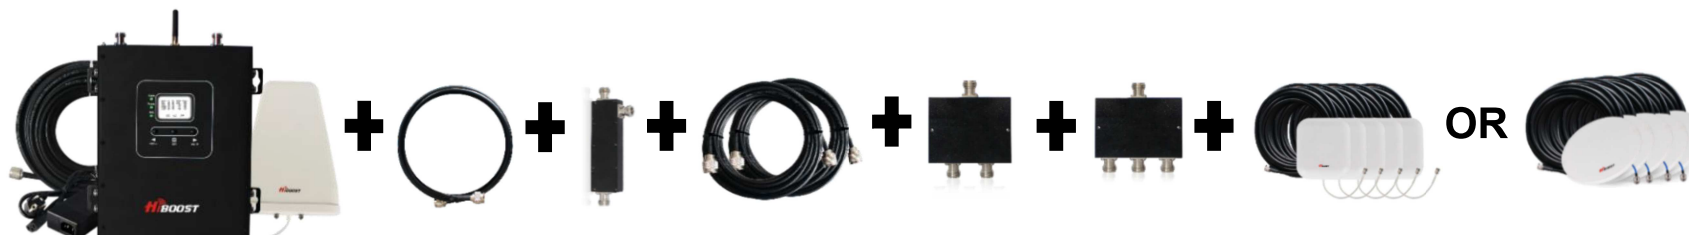

Commercial Professional Boosters

~2000-5500sqm **Hi23-triple/quint band**

Hi23-triple band: **Hi23-3S-IOT Kit**

Hi23-quint band: **Hi23-5S-IOT Kit**

**Hi23-triple/quint
band booster**

Key features

- ✓ Triple band supports 900+2100+1800 band,
Quint band supports 900+1800+2100+800+2600 band
- ✓ Over 5,000 sq.m. coverage in a typical large office or dense industrial environment
- ✓ Highly linear design supports over 200 simultaneous users in each band
- ✓ Local/Remote monitoring and control via integrated module
- ✓ Professional LCD displays gain and output power for easy installation and antenna positioning
- ✓ Smart ALC and ISO compensates for potential oscillations and changes in the carrier's signal transmissions

MULTIPLE KIT OPTIONS

c) Connect 3 antennas ~ 3000sq.m: Standard Kit + 1x 1m 3D cable + 1x 3-way splitter+ 3x Panel Kits or Omni Kits

d) Connect 4 antennas ~ 3500sq.m: Standard Kit + 1x 1m 3D cable + 1x 4-way splitter+ 4x Panel Kits or Omni Kits

e) Connect 5 antennas ~ 4000sq.m: Standard Kit + 1x 1m 3D cable + 1x coupler+ 2x 10.6m 5D cables + 1x 2-way splitter+ 1x 3-way splitter+ 5x Panel PRO Kits or Omni PRO kits

MULTIPLE KIT OPTIONS

f) Connect 6 antennas ~ 4500sq.m: Standard Kit +1x 1m 3D cable +1x coupler + 2x 10.6m 5D cables + 2x 3-way splitters + 6x Panel PRO Kits or Omni PRO Kits